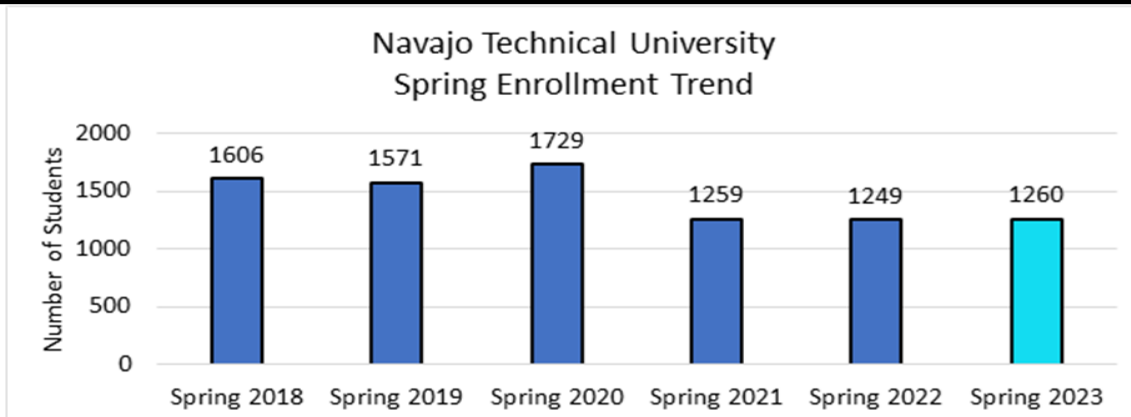

Navajo Technical University

Spring 2023 Semester Highlights

Navajo Technical University (NTU) Spring 2023 semester enrollment has seen a slight increase from the previous Spring 2022 semester. Good Job Skyhawks! The highest enrollment for the Spring semester was 2020 Spring semester with a total enrollment of 1729 students. Keep Studying!

Top Five Declared Majors

- Early Childhood Multicultural Education
- Business Administration
- Nursing Assistant
- General Studies
- Welding

61% of NTU Spring Enrollment are Female students.

39% of NTU Spring Enrollment are Male students.