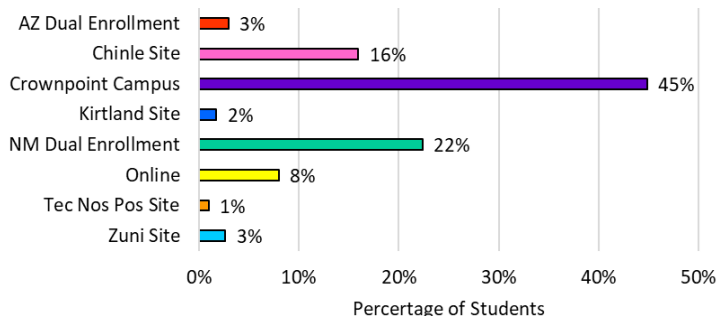

Navajo Technical University

Spring 2023 Semester Highlights

Navajo Technical University (NTU) Spring 2023 semester enrollment has seen a slight increase from the previous Spring 2022 semester. Good Job Skyhawks! The highest enrollment for the Spring semester was 2020 Spring semester with a total enrollment of 1729 students. Keep Studying!

Top Five Declared Majors

- Early Childhood Multicultural Education
- Business Administration
- Nursing Assistant
- General Studies
- Welding

61% of NTU Spring Enrollment are Female students.

39% of NTU Spring Enrollment are Male students.

Spring 2023	Percentage of Students
Undergraduate, Degree-Seeking	71%
Undergraduate, Non Degree-Seeking	2%
Graduate	2%
Dual Credit	25%

Navajo Technical University
Student Enrollment by Degree Level

Navajo Technical University
Spring 2023 Student Enrollment by Location