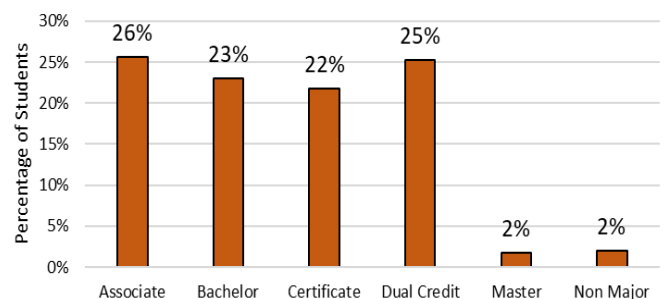

Navajo Technical University

Spring 2023 Semester Highlights

Navajo Technical University (NTU) Spring 2023 semester enrollment has seen a slight increase from the previous Spring 2022 semester. Good Job Skyhawks! The highest enrollment for the Spring semester was 2020 Spring semester with a total enrollment of 1729 students. Keep Studying!

Top Five Declared Majors

- Early Childhood Multicultural Education
- Business Administration
- Nursing Assistant
- General Studies
- Welding

61% of NTU Spring Enrollment are Female students.

39% of NTU Spring Enrollment are Male students.

Spring 2023	Percentage of Students
Undergraduate, Degree-Seeking	71%
Undergraduate, Non Degree-Seeking	2%
Graduate	2%
Dual Credit	25%

Navajo Technical University
Student Enrollment by Degree Level

Navajo Technical University
Spring 2023 Student Enrollment by Location