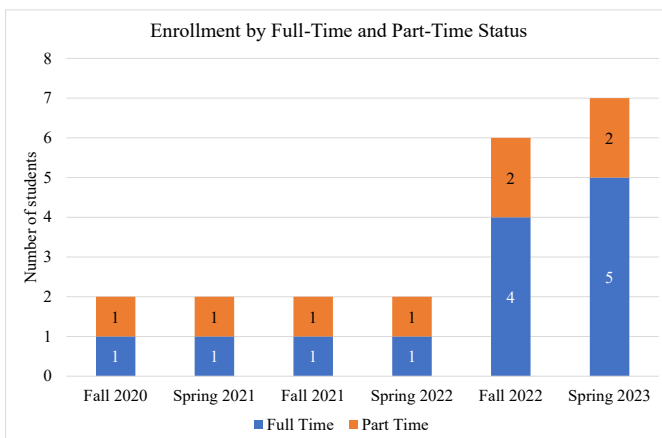

## Animal Science, Bachelor Degree

The following student enrollment data is based on Census Day count here at Navajo Technical University. Census day count (or Freeze Day count) is collected on the third Friday after the semester begins. Student Status refers to the status of the student upon enrollment for that semester. Full-time students are students who enrolled for 12 credit or more and student classification refers to the academic student standing. For more information, please contact Sheena Begay, Director of Institutional Data and Reporting at sheena.begay@navajotech.edu.