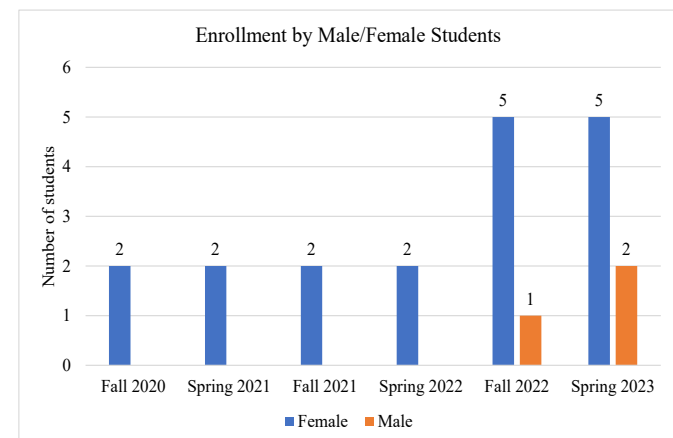

## Animal Science, Bachelor Degree

The following student enrollment data is based on Census Day count here at Navajo Technical University. Census day count (or Freeze Day count) is collected on the third Friday after the semester begins. Student Status refers to the status of the student upon enrollment for that semester. Full-time students are students who enrolled for 12 credit or more and student classification refers to the academic student standing. For more information, please contact Sheena Begay, Director of Institutional Data and Reporting at sheena.begay@navajotech.edu.