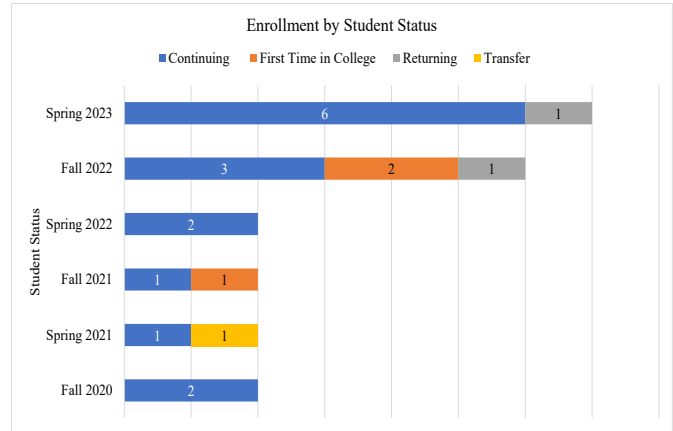

## Animal Science, Bachelor Degree

The following student enrollment data is based on Census Day count here at Navajo Technical University. Census day count (or Freeze Day count) is collected on the third Friday after the semester begins. Student Status refers to the status of the student upon enrollment for that semester. Full-time students are students who enrolled for 12 credit or more and student classification refers to the academic student standing. For more information, please contact Sheena Begay, Director of Institutional Data and Reporting at sheena.begay@navajotech.edu.