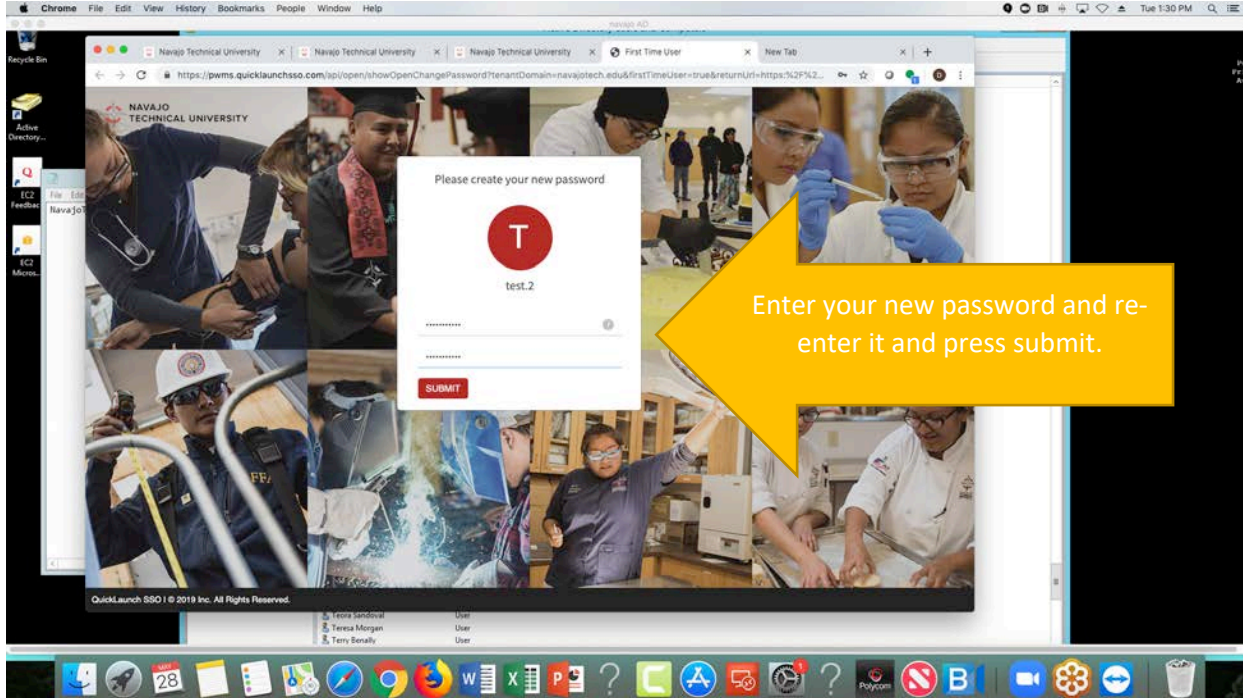

Enter your new password and re-enter it and press submit.