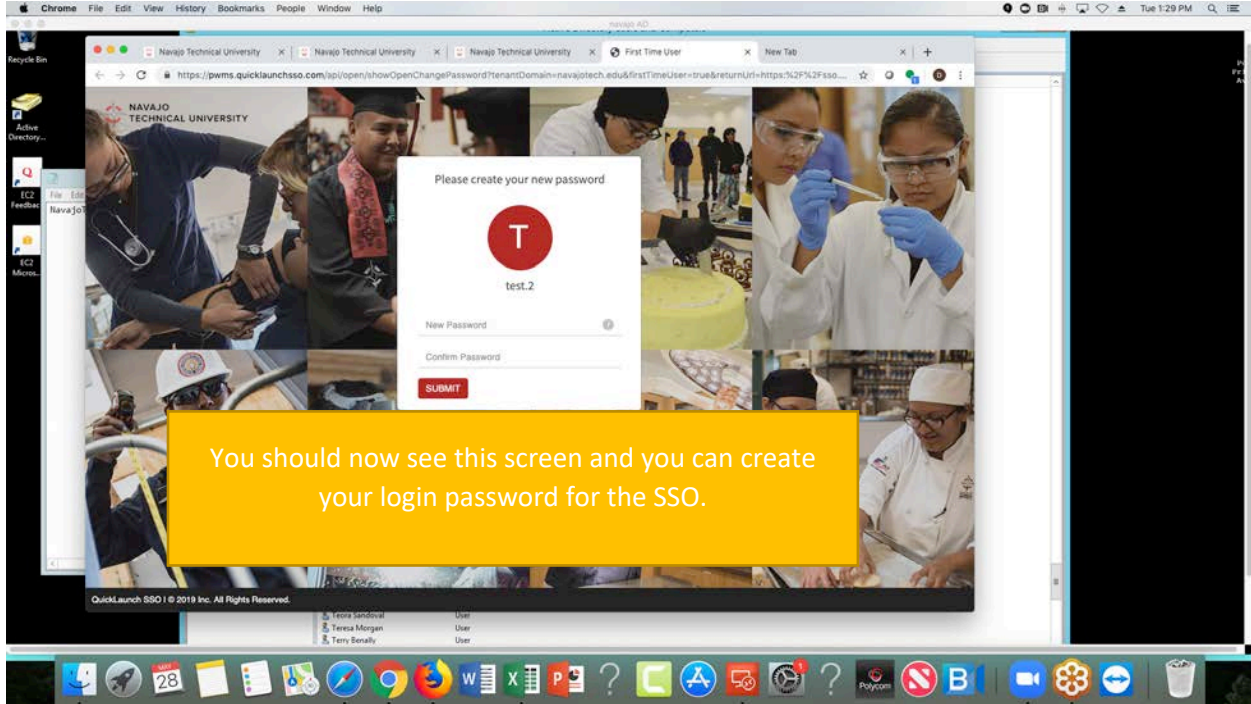

### Sign In

Username

Password

**LOGIN**

[First Time User](#) [Forgot Password](#)

Install our Mobile App on your iPhone or Android device.

Download on the **App Store** | Get it on **Google play**

By signing onto this portal, you agree to abide by its [Terms of Use](#). Violations could lead to restriction of portal privileges and/or disciplinary action.

Click on the first time user

Enter the first part of your email user name. For example test.2@navajotech.edu

Just the first part and hit submit.

You should now see this screen and you can create your login password for the SSO.