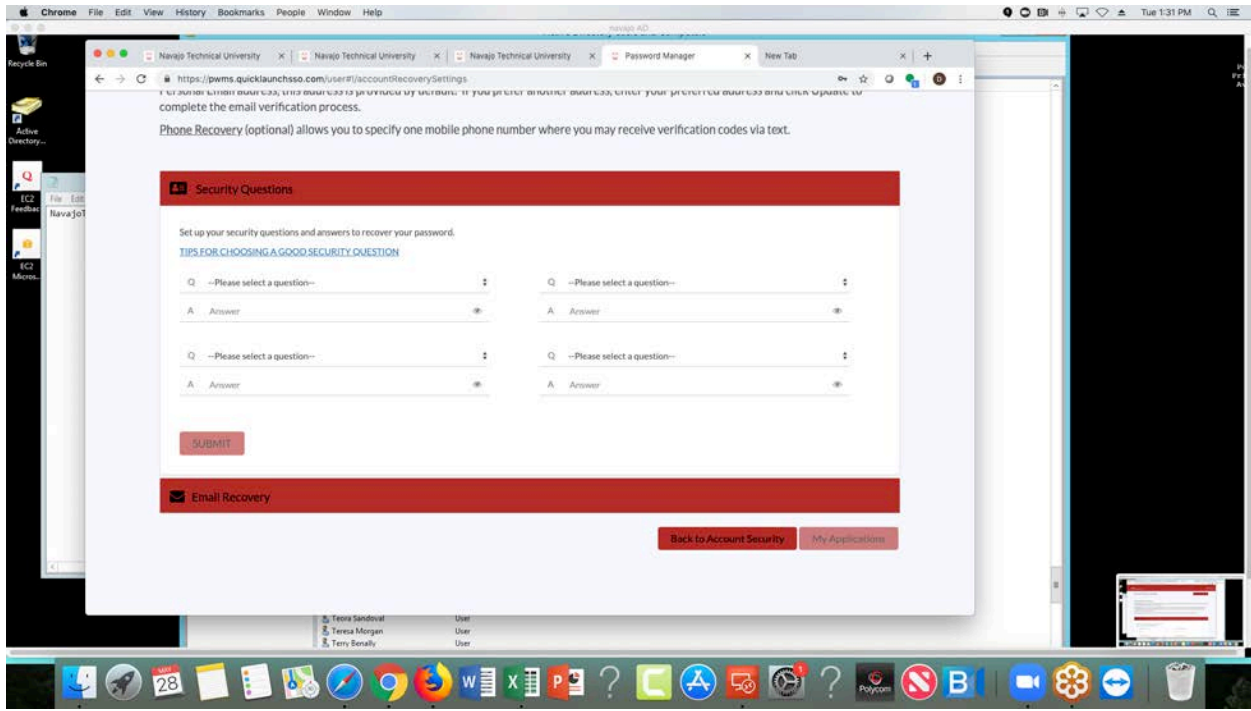

NAVAJO TECHNICAL UNIVERSITY

Sign In

test.2

LOGIN

First Time User Forgot Password

Install NTU Mobile App on your iPhone or Android device.

Download on the App Store Get it on Google play

By signing onto this portal, you agree to abide by its [Terms of Use](#). Violations could lead to restriction of portal privileges and/or disciplinary action.

Now enter your user name and password and login.

QuickLaunch SSO | © 2019 Inc. All Rights Reserved.

Teresa Sandoval User  
Teresa Morgan User  
Terry Benally User

28

Google Chrome Word Excel PowerPoint OneDrive

This is a confirmation page for your password. Re-enter password.

Now choose any 4 security questions from drop list, and enter answers.

Chrome File Edit View History Bookmarks People Window Help

https://pwms.quicklaunchso.com/user#/accountrecoverySettings