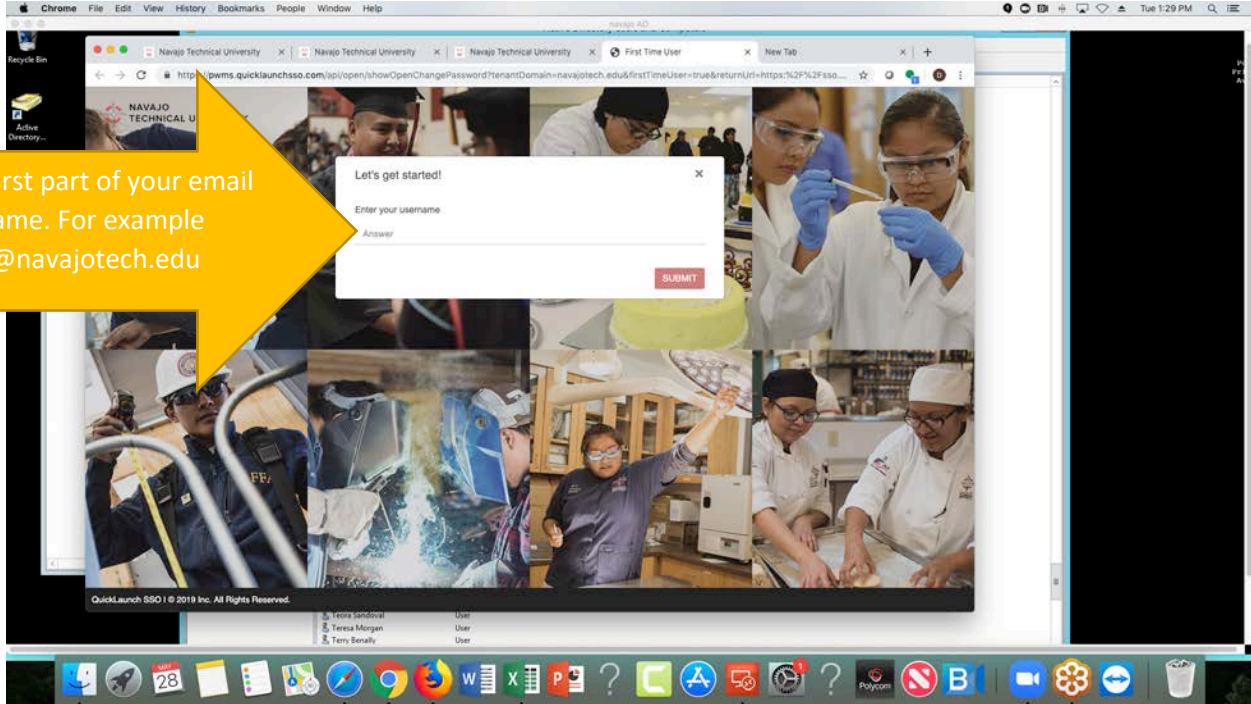

### Sign In

Username

Password

**LOGIN**

[First Time User](#) [Forgot Password](#)

Install our Mobile App on your iPhone or Android device.

Download on the **App Store** | Get it on **Google play**

By signing onto this portal, you agree to abide by its [Terms of Use](#). Violations could lead to restriction of portal privileges and/or disciplinary action.

Click on the first time user

Enter the first part of your email user name. For example test.2@navajotech.edu

Just the first part and hit submit.

You should now see this screen and you can create your login password for the SSO.