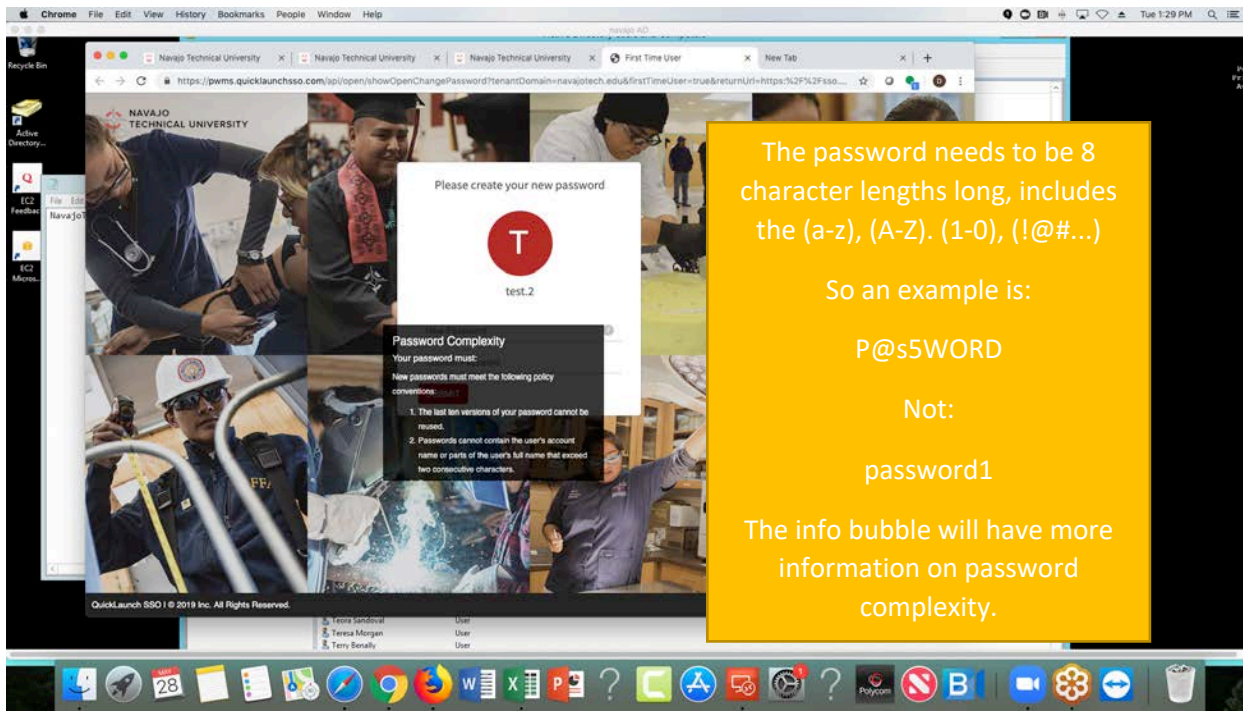

### Sign In

Username

Password

**LOGIN**

[First Time User](#) [Forgot Password](#)

Install our Mobile App on your iPhone or Android device.

Download on the **App Store** | Get it on **Google play**

By signing onto this portal, you agree to abide by its [Terms of Use](#). Violations could lead to restriction of portal privileges and/or disciplinary action.

Click on the first time user

Enter the first part of your email user name. For example test.2@navajotech.edu

Just the first part and hit submit.

You should now see this screen and you can create your login password for the SSO.