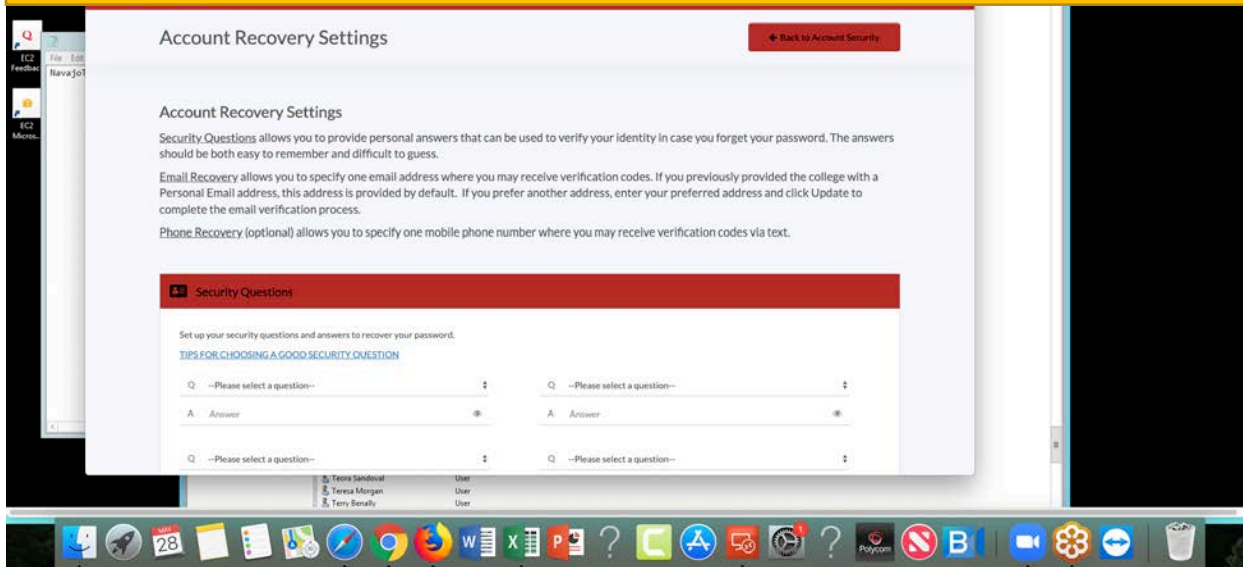

This is a confirmation page for your password. Re-enter password.

Now choose any 4 security questions from drop list, and enter answers.